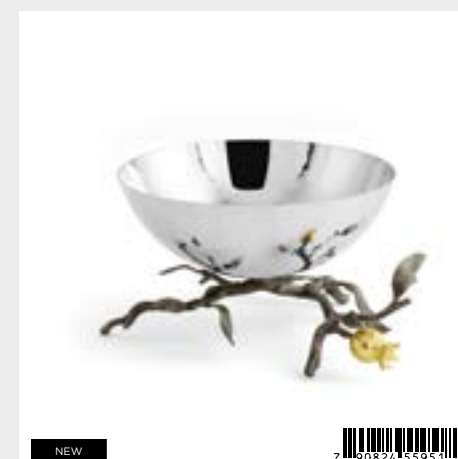

Pomegranate Cocktail Napkin Holder

175592 — 5.25"L x 5.25"W x 1.5"H; Stainless Steel, Oxidized Brass, Goldplate 24K, Powdercoat

Pomegranate Dinner Napkin Holder

175593 — 6.5"L x 6.5"W x 2"H; Stainless Steel, Oxidized Brass, Goldplate 24K, Powdercoat

Pomegranate Vanity Napkin Holder

175594 — 8.5"L x 5"W x 2"H; Stainless Steel, Oxidized Brass, Goldplate 24K, Powdercoat

Pomegranate Small Bowl

175595 — 4"H, 7.5"Dia.; Stainless Steel, Oxidized Brass, Goldplate 24K