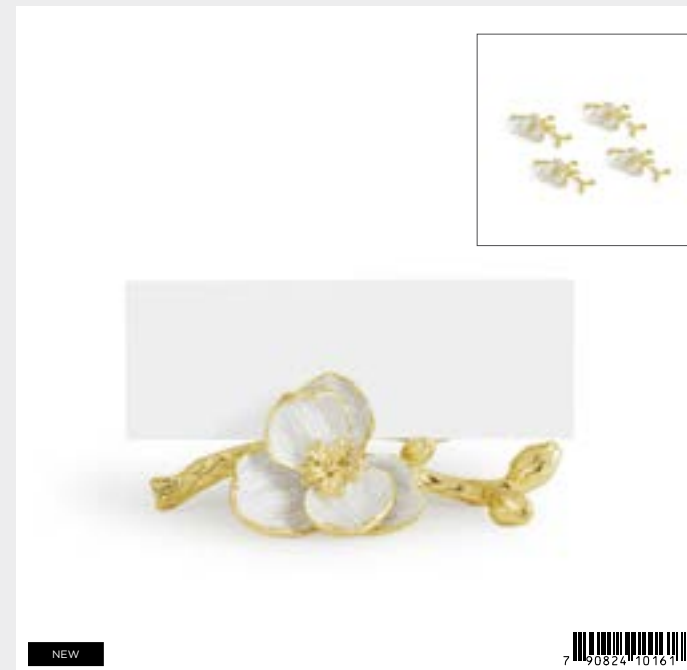

ORCHID

The Orchid Collection celebrates the ethereal spirit of the orchid plant. Symbolic of purity and grace, this collection captures the delicate nature of orchids while also expressing a quality of mystery and sensuality.

Orchid Placecard Holder Set

111016 — (Set of 4 w/ 12 Cards), 3.25"L x 1"W x 1"H; Goldtone, White Enamel, Paper