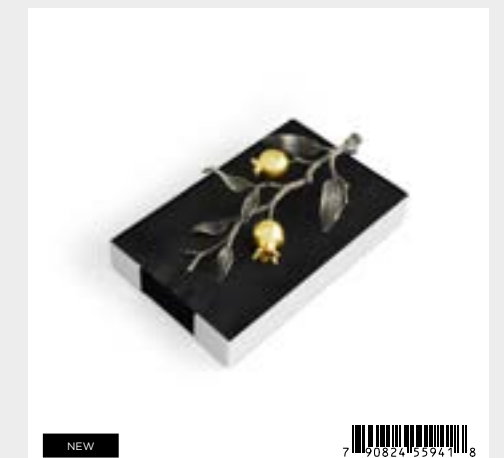

Pomegranate Placecard Holder Set - Silver

175588 — (Set of 4 w/ 12 Cards), 2"L x 1"W x 1"H; Nickelplate, Paper

Pomegranate Placecard Holder Set - Gold

175589 — (Set of 4 w/ 12 Cards), 2"L x 1"W x 1"H; Goldtone, Paper

Pomegranate Cocktail Napkin Holder

175592 — 5.25"L x 5.25"W x 1.5"H; Stainless Steel, Oxidized Brass, Goldplate 24K, Powdercoat

Pomegranate Dinner Napkin Holder

175593 — 6.5"L x 6.5"W x 2"H; Stainless Steel, Oxidized Brass, Goldplate 24K, Powdercoat