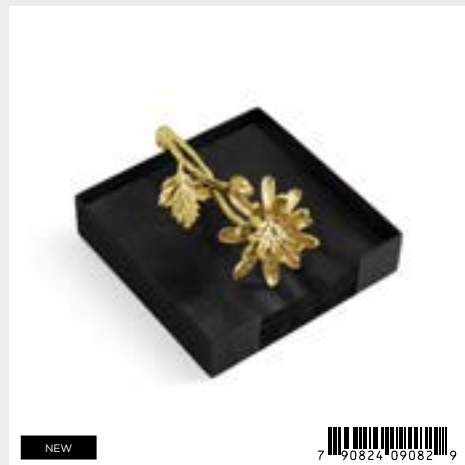

NEW

Dahlia Medium Vase

130905 — 8.75"L x 7.5"W x 9.5"H; Vase 9.5"H, 6.25" Dia.; Stainless Steel, Natural Brass, Black Powdercoat

NEW

Dahlia Frame 5 x 7

130910 — 9" x 11"; Goldtone

NEW

Dahlia Cocktail Napkin Holder