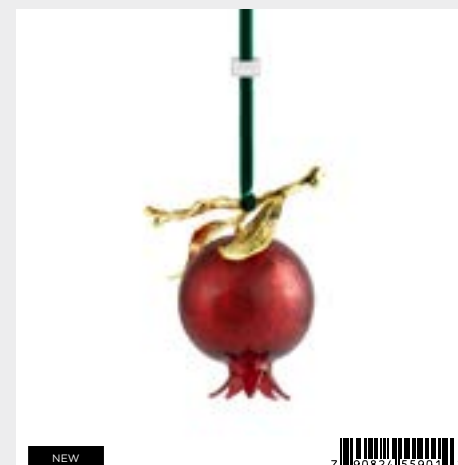

Pomegranate Red Glass Ornament
175590 — 5.25"L x 5.25"W x 6"H; Glass, Goldtone