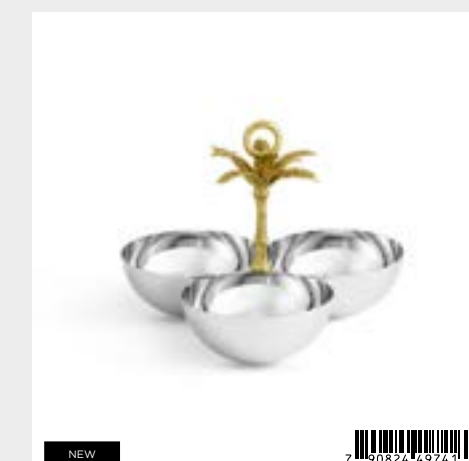

Palm 2-Tier Etagere

174972 — 12"H, Small Plate 7"Dia., Large Plate 9"Dia.; Stainless Steel, Antique Goldtone

Palm Triple Bowl

174974 — 9"L x 9"W x 7.5"H; Stainless Steel, Antique Goldtone

Palm Rectangle Platter